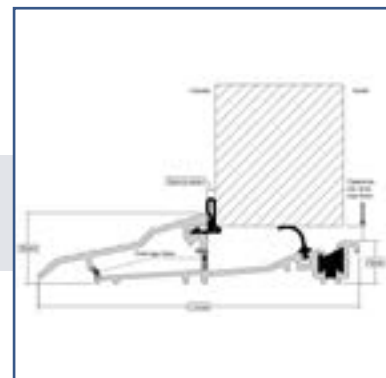

Threshold Options

To allow for every circumstance we offer the following door thresholds.

Stormguard AM3 Part M Compliant - available in Gold or Silver - (Open inwards doors)

Stormguard AM370 (not Part M Compliant) - available in Gold or Silver - (Open inwards doors)

Stormguard AM5 Part M Compliant - available in gold or silver - (Open outwards doors)