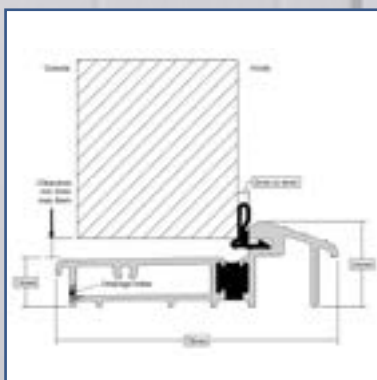

Stormguard AM570 (not Part M Compliant) - available in gold or silver - (Open outwards doors)

Low pvcu threshold