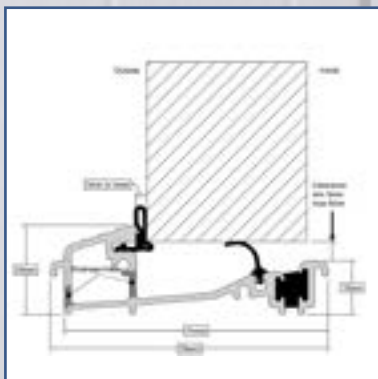

Threshold Options

To allow for every circumstance we offer the following door thresholds.

Stormguard AM3 Part M Compliant - available in Gold or Silver - (Open inwards doors)

Stormguard AM370 (not Part M Compliant) - available in Gold or Silver - (Open inwards doors)

Stormguard AM5 Part M Compliant - available in gold or silver - (Open outwards doors)