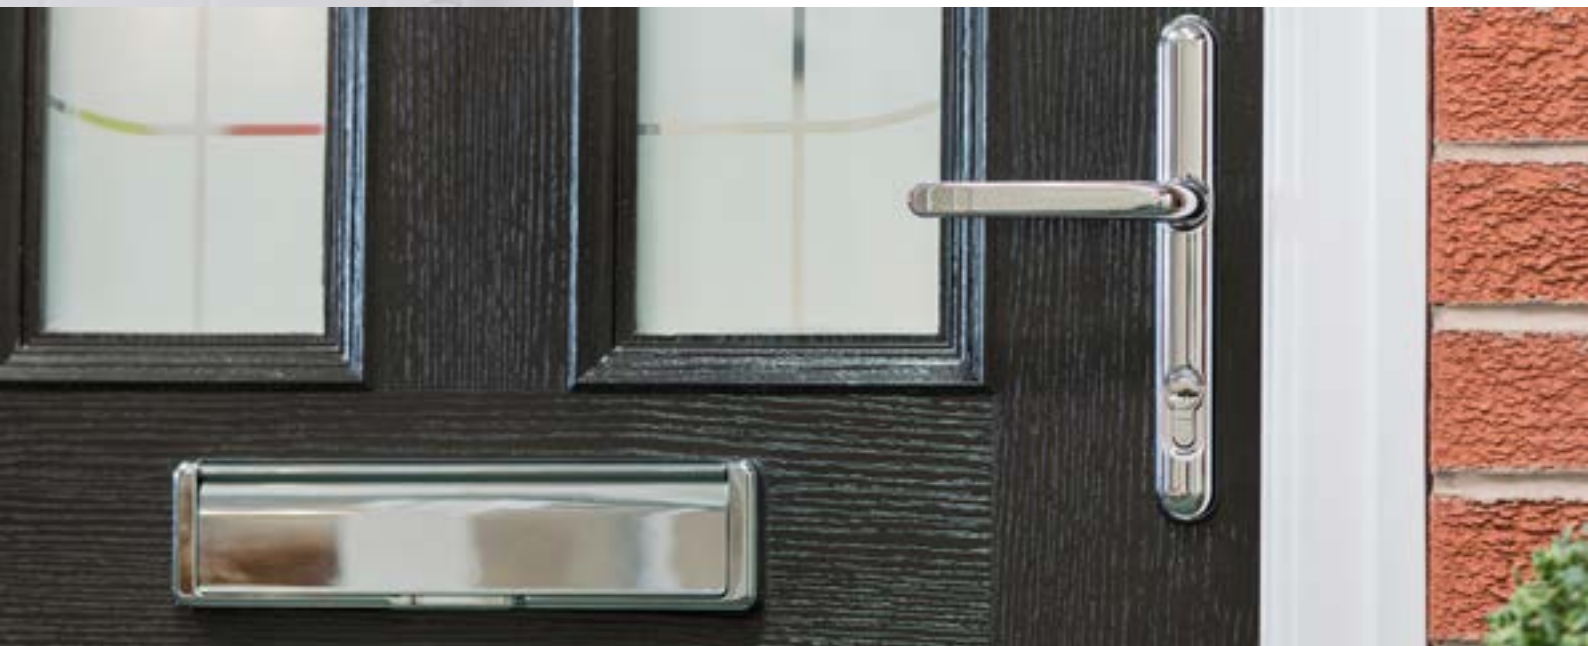

Nu Mail Standard

(Our Standard Letterplate)

Available with a Shield/Cowl for PAS24 Secured By Design when necessary.

Available in: white, black, bright gold, bright chrome, satin chrome, 7016 grey, graphite & stainless steel

Heritage

Available in: Antique Black, Bright Gold, Bright Chrome & Graphite

Architectural

Available in: antique black, bright gold, bright chrome & graphite