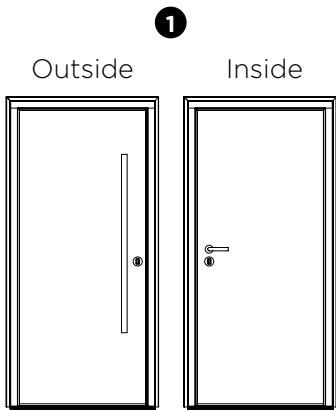

Handle Options

Option 1

Outside - bar handle
+ round escutcheon plate

Inside - Karcher lever handle
+ round escutcheon plate