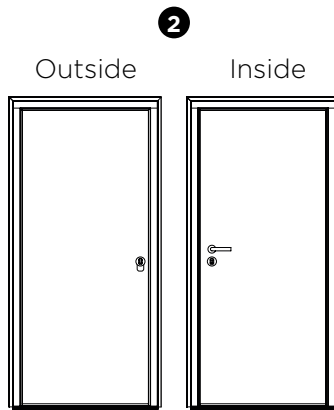

Option 2

Outside - finger pull handle
+ round escutcheon plate

Inside - Karcher lever handle
+ round escutcheon plate