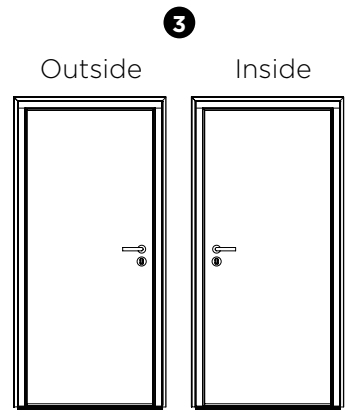

Option 3

Outside - Karcher lever handle
+ round escutcheon plate

Inside - Karcher lever handle
+ round escutcheon plate

Please note: The Silka range is available with the waist high locking system only