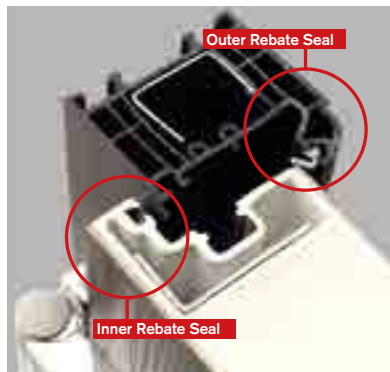

Stay snug with
double protection
from draughts with
our double rebate

Did you know that much like your washing machine or your fridge freezer, your front door can be energy rated too? So, when we created our flagship product the Apeer70, we used the very latest in design and materials to help keep the heat in and the cold out; creating one of the most energy efficient doors available.

A-RATED by design

YOU'RE
HOME NOW

Double Rebate

Apeer70's double rebate system adds additional draught protection by creating an internal secondary rebated seal.

Triple Glazed*

For better insulation every Apeer70 is equipped with toughened triple glazed units and Apeer44 with double glazed units. Glazed units are also available with Low E glass and can be gas filled to offer improved thermal performance.

*Low E glass is only available in clear.

Apeer