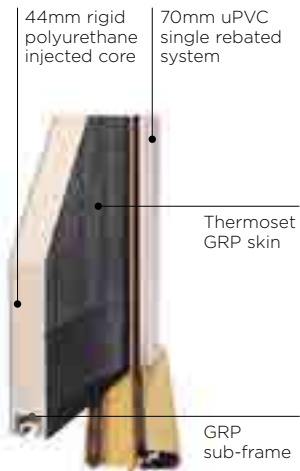

Apeer44

Mobility Access Threshold MDS80/2 (15mm)

Distance from bottom of door leaf to bottom of threshold 18mm