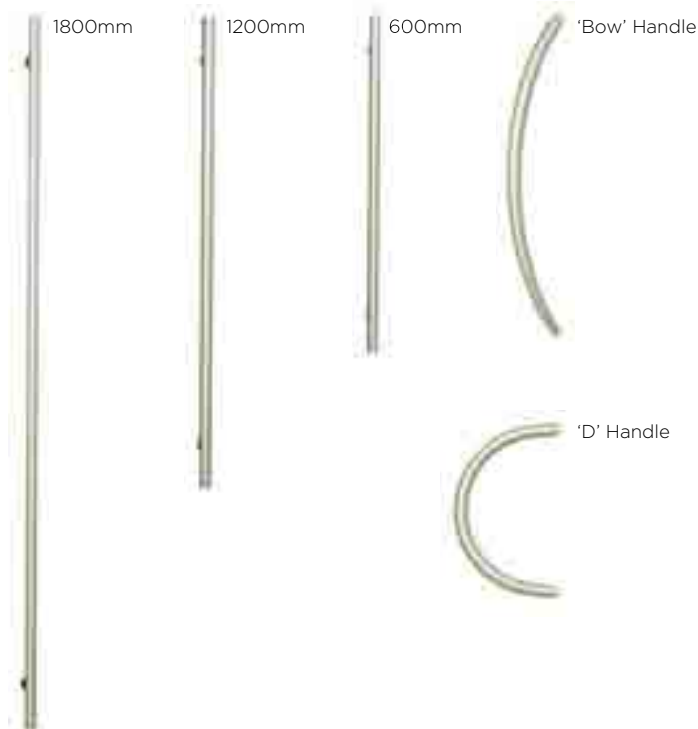

### Contemporary Door Handles (only available in stainless steel)

Contemporary handles are only compatible with Slam Locks.

1800mm

1200mm

600mm

'Bow' Handle

'D' Handle